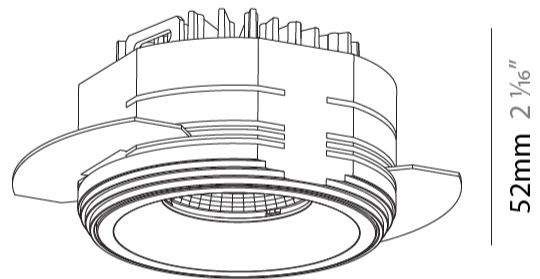

GENERAL

Series: Invader Compact
Subseries: Invader Compact
Brand: Prolicht
Division: Architectural
Mounting Type: Trimless
Mounting Location: Ceiling
Subcategory: Downlight

PHYSICAL

Shape: Round
Diameter (mm): 75
Diameter (in): 2 15/16
Height (mm): 52
Height (in): 2 1/8
Ceiling Thickness (mm): 10 / 12.5 / 15 / 25
Ceiling Thickness (in): 3/8 or 1/2 or 9/16 or 1
Min. Recessing Depth (mm): 60
Min. Recessing Depth (in): 2 3/8
Light Distribution: Downlight
Fixture Finish: SSR / BKV / CWI / CRY / HAB / UFT / ITA / RUA / FTG / MYG / LOD / PUS / FRO / FUP / KIA / POP / BLS / SPG / MEY / GOH / GUM / CHC / COM / ABZ / JAG / OBR / MOS / ROR
Fixture Material: Aluminum
Cut-out Measurements: D. 86mm / 3 3/8"
Upon Request: Unique Sizes Unique Ceiling Thickness

ELECTRICAL

Lamp Type: LED (Zhaga Standard)
Input Wattage (W): 11
Total Output Wattage (W): 10
Dimming: Dali Dimming
Driver Included: No
Driver Location: Recessed Housing
Driver Type: Constant Current - 120Vac
Housing: See Components
Input Voltage (V): 120
Constant Current (MA): 250mA

LED

Number of LEDs: 1
Color Temperature (°K): Warm Dim
Max. Delivered Lumen (lm): 898
Nominal Lumen (lm): 1004
CRI: >90 CRI
Lamp Life (hrs): 50000

OPTICAL

Reflector: 16 / 36 / 56
Upon Request: Special Beam Angles

RATINGS AND CERTIFICATIONS

Certified By: Certified for North American Standards
IP rating: IP44

Ø75mm 2 15/16"

Ø85mm 3 3/8"